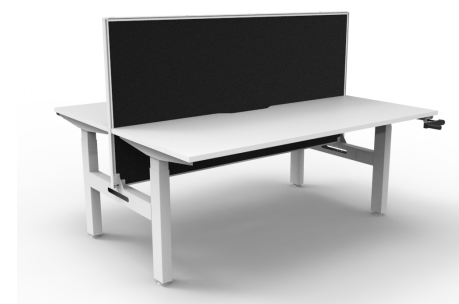

Natural White Top
White Satin Frame